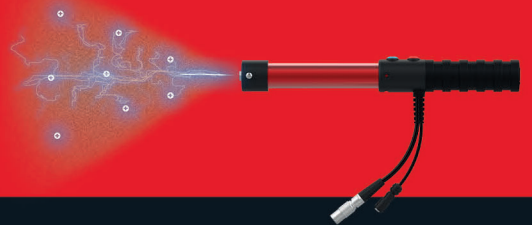

WALL DOCK

Hang neatly on the wall

BACKPACK ADVANTAGES

- Battery backpack system - No trailing cable, fully mobile
- 1hr 50 minutes continuous runtime
- Quick change battery if longer runtime required
- Reliable low cost sealed lead acid battery
- 1 litre quick change solution bottle
- No need to remove backpack to refill, bottle change conveniently on your belt
- Lightweight backpack - 4.5kg
- Commercial grade high pressure pump: 8-10 bar
- Battery weight supported by your waist using comfortable belt
- Belt holster to store Storm wand
- Multifunctional backpack, connect to your Storm Ballistic Virus Killer & also connect to your JET3 floor scrubber
- Proven reliability using existing MotorScrubber Backpack Technology

TECHNICAL SPECIFICATIONS

DESCRIPTION	SPECIFICATION
●●● Multifunctional system	Yes
○● Micron	<40 micron high speed swirl nozzle fitted standard. 80 & 110 micron optionals
⋯ Spray distance	Optimum coverage @ 30cm, 120cm max
☑ Solution capacity	1 litre quick reload
↔ Coverage	Coverage: 75m²/litre (Test at 30cm distance @ 100% coverage for virus control)
⤵ Flow	77ml/minute
Ⓚ Backpack weight empty	4.5kg
Ⓚ Backpack weight full	5.3kg
Ⓚ Weight on wrist in use	0.3kg
🕒 Battery run time	1 hour 50 continuous 3 hour usage theoretical
🔋 Charge time	8 hours overnight
🔋 Quick change battery	Yes for longer runtime
🔋 Spare battery	Available on request

FOLDABLE BOTTLE CARRIER

- Carry 10 litres to working area, for quick reload

UPGRADE IN THE FUTURE

AVAILABLE SOON FOR PRE-ORDER

ELECTROSTATIC VIRUS KILLER

HEAD OFFICE

UK

8 Orgreave Rd, Sheffield,
S13 9LQ, England
0044 (0)114 478 8710
orders@motorscrubberclean.com

USA

630 326 3107
usaorders@motorscrubberclean.com
info@motorscrubberclean.com
www.motorscrubberclean.com