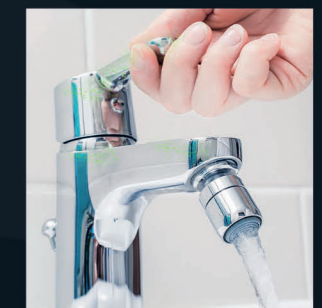

**MILITARY GRADE CONNECTORS**

- Effortlessly switch between Storm & JET3

**ANTI DRIP CHECK VALVE**

- Quick connect

**QUICKLY SANITISE ALL FREQUENTLY TOUCHED SURFACES**

SHOPPING TROLLEYS

DOOR HANDLES

TRANSPORT HAND RAILS