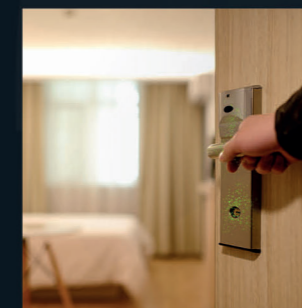

**MILITARY GRADE CONNECTORS**

- Effortlessly switch between Storm & JET3

**ANTI DRIP CHECK VALVE**

- Quick connect

**QUICKLY SANITISE ALL FREQUENTLY TOUCHED SURFACES**

SHOPPING TROLLEYS

DOOR HANDLES

TRANSPORT HAND RAILS

## WALL DOCK

Hang neatly on the wall